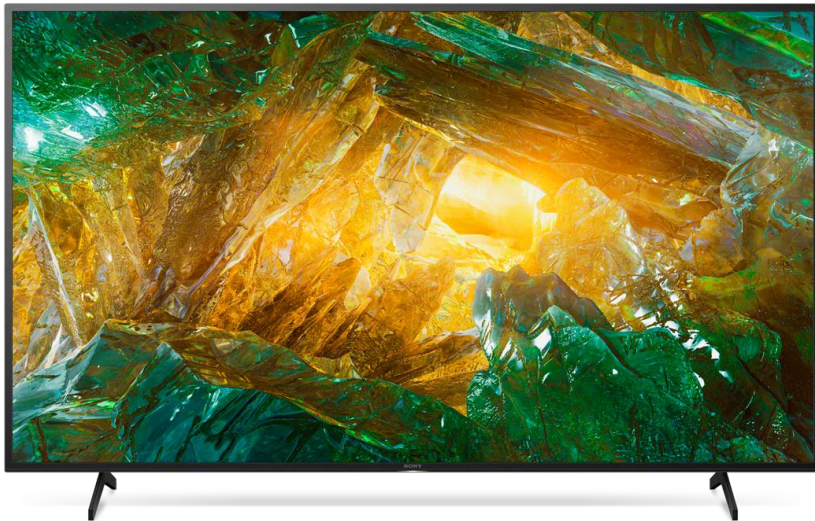

# KE55XH8096BAEP

TV LED 55" (139 cm), 4K-HDR, Android TV